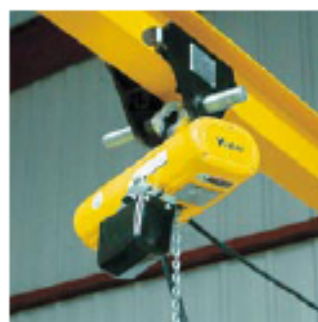

*Dimensions for standard 3 m lift.

Smallest and lightest electric chain hoist for a great number of applications.