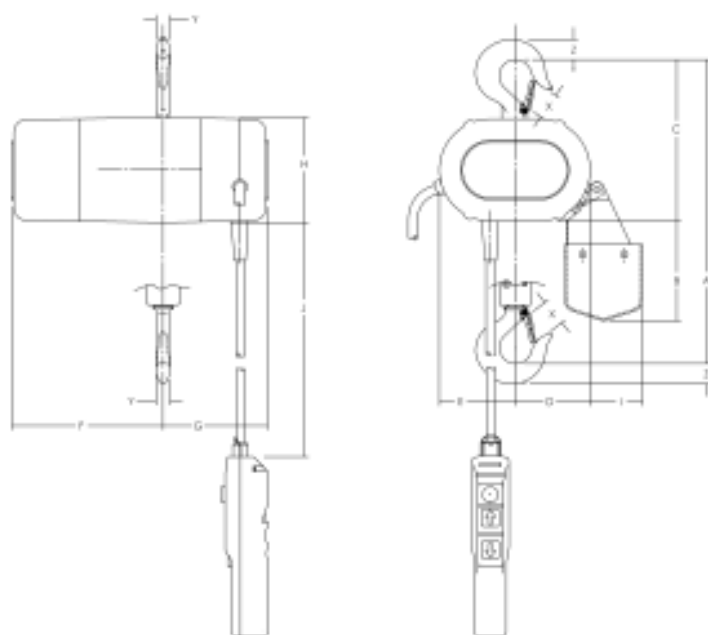

Dimensions model CPS

Model	CPS 1-4	CPS 1-10	CPS 2-6
A, mm	276	276	276
B, mm	98	98	98
C, mm	159	159	159
D, mm	75	75	75
E, mm	76	76	76
F, mm	160	160	160
G, mm	227	227	227
H, mm	103	103	103
I, mm	52	52	52
J*, mm	1905	1905	1905
X, mm	25	25	25
Y, mm	14	14	14
Z, mm	21	21	21

*Dimensions for standard 3 m lift.

Smallest and lightest electric chain hoist for a great number of applications.